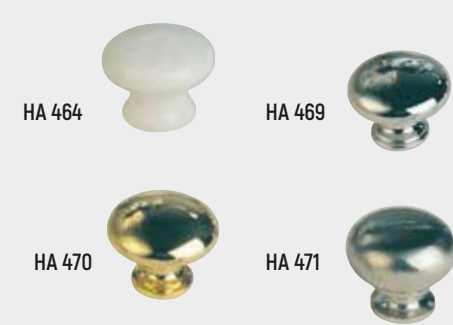

# Handles

HA 101 Lgth 247mm - Square Bar - Matt Chrome.  
HA 102 Lgth 173mm - Square Bar - Matt Chrome.

HA 105X Lgth 148mm - D Nickel.  
HA 106 Lgth 167mm - Mitred D Matt Chrome.

HA 700. Lgth 155mm - Tapered Bow Matt Chrome.  
HA 701. Lgth 290mm - Tapered Bow Matt Chrome.

HA 710. Lgth 190mm - Strap Handle Brushed Steel.

HA 720 Lgth 147mm - Grip Pewter.  
HA 721 Lgth 160mm - Pull Pewter.  
HA 722 Lgth 192mm - Pull Pewter.  
HA 723 Lgth 224mm - Pull Pewter.

HA 435. Lgth 376mm - Bow Stainless Steel effect.  
HA 436. Lgth 228mm - Bow Stainless Steel effect.  
HA 437. Lgth 153mm - Bow Stainless Steel effect.

HA 450. Lgth 159mm - Dimple Strap Brushed Steel.  
HA 451. Lgth 123mm - Dimple Strap Brushed Steel.  
HA 452. Dia 33mm - Dimple Knob Brushed Steel.

HA 464. Dia. 38mm - White Ceramic Knob.  
HA 469. Dia. 32mm - Knob Chrome.  
HA 470. Dia. 32mm - Knob Brass.  
HA 471. Dia. 32mm - Knob Stainless Steel effect.