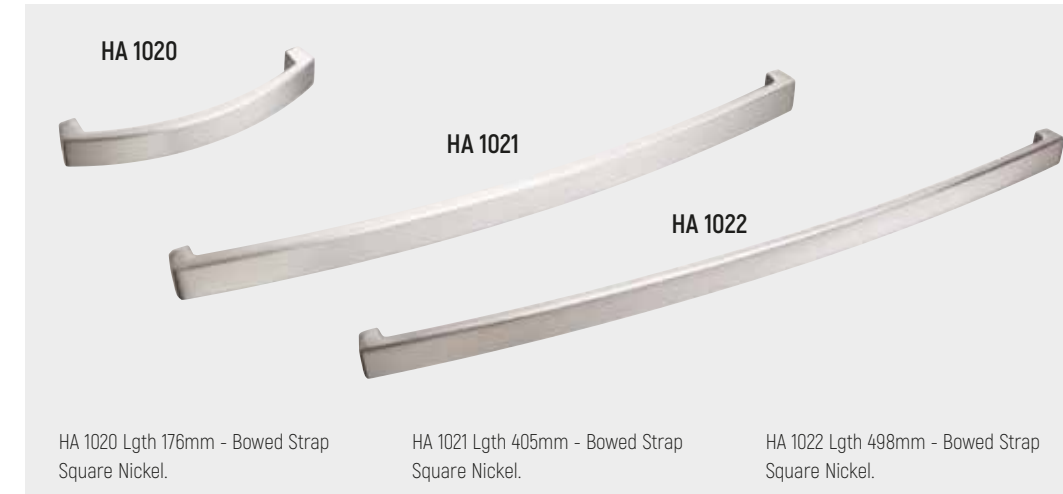

HA 958 Lgth 308mm - Slim Pull Chrome.

HA 974 Lgth 136mm - Slim D Nickel.  
HA 975 Lgth 200mm - Slim D Nickel.

HA 976 Lgth 232mm - Slim D Nickel.  
HA 977 Lgth 328mm - Slim D Nickel.

HA 978 Lgth 456mm - Slim D Nickel.

HA 1040 Lgth 50mm - Rear Fix Trim S/Steel Effect.  
HA 1041 Lgth 146mm - Rear Fix Trim S/Steel Effect.  
HA 1042 Lgth 210mm - Rear Fix Trim S/Steel Effect.  
HA 1043 Lgth 338mm - Rear Fix Trim S/Steel Effect.

HA 959 Lgth 148mm - Slim Pull Nickel.  
HA 960 Lgth 180mm - Slim Pull Nickel.

HA 961 Lgth 212mm - Slim Pull Nickel.  
HA 962 Lgth 244mm - Slim Pull Nickel.

HA 963 Lgth 308mm - Slim Pull Nickel.

HA 966 Lgth 167mm - Square D Chrome.  
HA 967 Lgth 236mm - Square D Chrome.  
HA 968 Lgth 327mm - Square D Chrome.