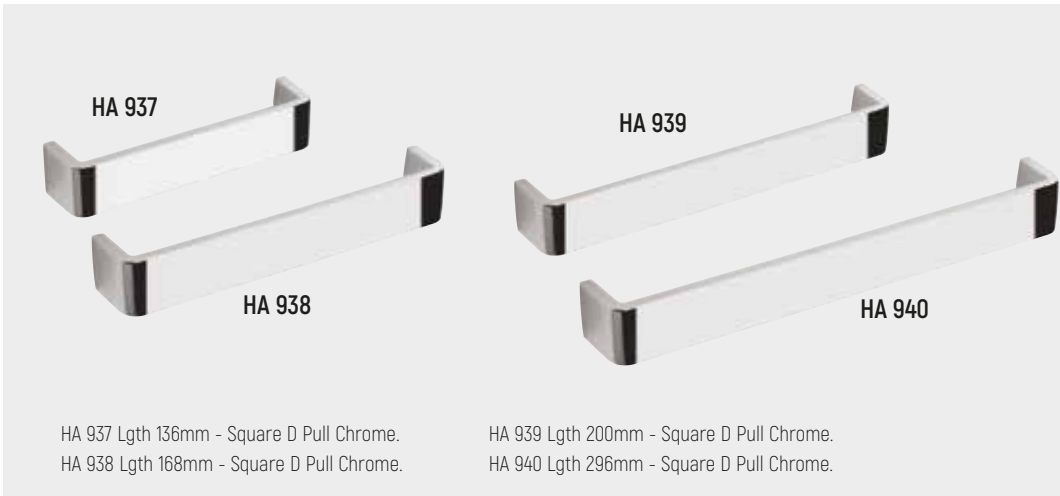

HA 925 Lgth 72mm - Open D Pull Chrome.  
 HA 926 Lgth 200mm - Open D Pull Chrome.

HA 901 Lgth 77mm - Tongue Pull - Chrome.  
 HA 902 Lgth 51mm - Rectangle Hook - Chrome.  
 HA 903 Lgth 136mm - 128 D Pull - Chrome.

HA 904 Lgth 32mm - Square Knob - Chrome.  
 HA 905 Lgth 17mm - Barrel Knob - Chrome.  
 HA 906 Lgth 138mm - 96 Bow - Chrome.

HA 908  
 HA 909  
 HA 910

HA 927 Lgth 140mm - Curved Bow Nickel.  
 HA 928 Lgth 172mm - Curved Bow Nickel.  
 HA 929 Lgth 236mm - Curved Bow Nickel.

HA 930 Lgth 140mm - Curved Bow Chrome.  
 HA 931 Lgth 172mm - Curved Bow Chrome.  
 HA 932 Lgth 236mm - Curved Bow Chrome.

HA 934 Lgth 168mm - Square D Pull Nickel.  
 HA 935 Lgth 200mm - Square D Pull Nickel.  
 HA 936 Lgth 296mm - Square D Pull Nickel.