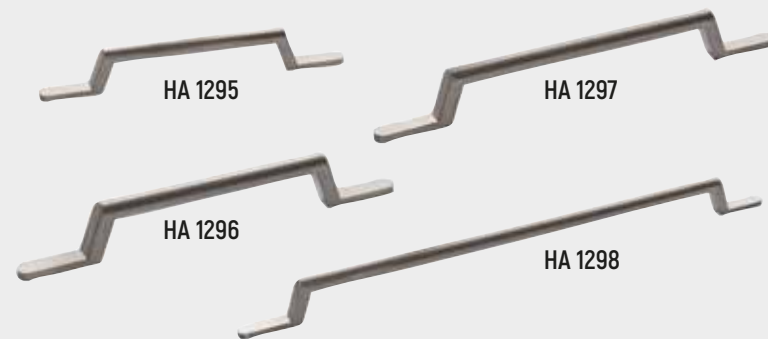

HA 1295 Lgth 202mm - D Pjotr Satin Brushed Nickel.
HA 1296 Lgth 234mm - D Pjotr Satin Brushed Nickel.
HA 1297 Lgth 266mm - D Pjotr Satin Brushed Nickel.
HA 1298 Lgth 394mm - D Pjotr Satin Brushed Nickel.