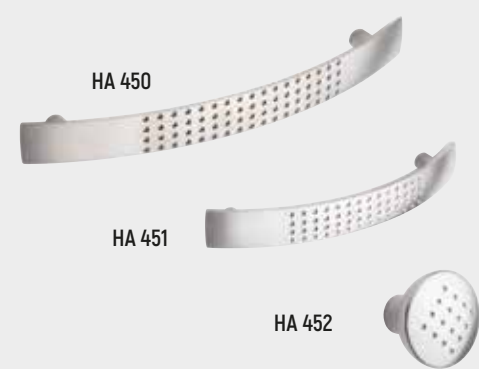

# Handles

HA 101 Lgth 247mm - Square Bar - Matt Chrome.  
HA 102 Lgth 173mm - Square Bar - Matt Chrome.

HA 105X Lgth 148mm - D Nickel.  
HA 106 Lgth 167mm - Mitred D Matt Chrome.

HA 700. Lgth 155mm - Tapered Bow Matt Chrome.  
HA 701. Lgth 290mm - Tapered Bow Matt Chrome.

HA 710. Lgth 190mm - Strap Handle Brushed Steel.

HA 720 Lgth 147mm - Grip Pewter.  
HA 721 Lgth 160mm - Pull Pewter.  
HA 722 Lgth 192mm - Pull Pewter.  
HA 723 Lgth 224mm - Pull Pewter.

HA 435. Lgth 376mm - Bow Stainless Steel effect.  
HA 436. Lgth 228mm - Bow Stainless Steel effect.  
HA 437. Lgth 153mm - Bow Stainless Steel effect.