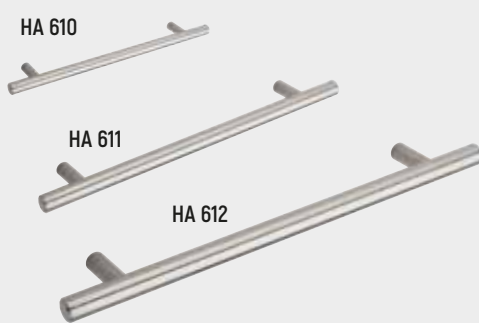

HA 450. Lgth 159mm - Dimple Strap Brushed Steel.  
HA 451. Lgth 123mm - Dimple Strap Brushed Steel.  
HA 452. Dia 33mm - Dimple Knob Brushed Steel.

HA 464. Dia. 38mm - White Ceramic Knob.  
HA 469. Dia. 32mm - Knob Chrome.  
HA 470. Dia. 32mm - Knob Brass.  
HA 471. Dia. 32mm - Knob Stainless Steel effect.

HA 725 Lgth 106mm - S - Wave Brushed Steel.  
HA 726 Lgth 140mm - S - Wave Brushed Steel.  
HA 727 Lgth 174mm - S - Wave Brushed Steel.

HA 730 Lgth 154mm - Torpedo Brushed Steel.

HA 745. Lgth 168mm - Z Bow Plated Matt Nickel.

HA 601. Lgth 198mm - D Escudo Titanium Bronze.  
HA 602. Lgth 167mm - D Escudo Titanium Bronze.  
HA 603. Dia 34mm - Escudo Knob Titanium Bronze.

HA 610. Lgth 188mm - Bar Stainless Steel effect.  
HA 611. Lgth 237mm - Bar Stainless Steel effect.  
HA 612. Lgth 337mm - Bar Stainless Steel effect.