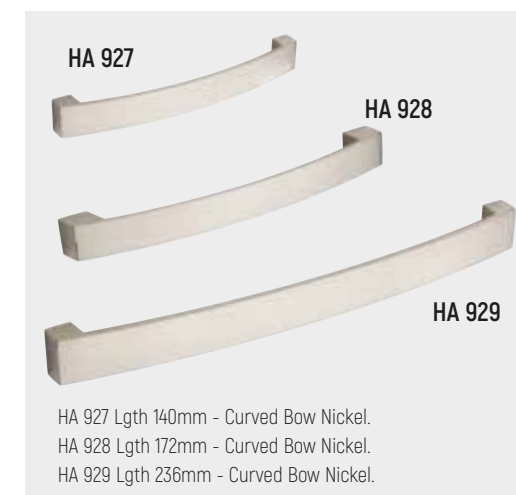

HA 920 Lgth 28mm - Scroll Knob Nickel.  
 HA 921 Lgth 144mm - Scroll Pull Nickel.  
 HA 922 Lgth 174mm - Scroll Pull Nickel.

HA 923 Lgth 72mm - Open D Pull Nickel.  
 HA 924 Lgth 200mm - Open D Pull Nickel.

HA 925 Lgth 72mm - Open D Pull Chrome.  
 HA 926 Lgth 200mm - Open D Pull Chrome.

HA 901 Lgth 77mm - Tongue Pull - Chrome.  
 HA 902 Lgth 51mm - Rectangle Hook - Chrome.  
 HA 903 Lgth 136mm - 128 D Pull - Chrome.

HA 904 Lgth 32mm - Square Knob - Chrome.  
 HA 905 Lgth 17mm - Barrel Knob - Chrome.  
 HA 906 Lgth 138mm - 96 Bow - Chrome.

HA 908  
 HA 909  
 HA 910

HA 927 Lgth 140mm - Curved Bow Nickel.  
 HA 928 Lgth 172mm - Curved Bow Nickel.  
 HA 929 Lgth 236mm - Curved Bow Nickel.

HA 930 Lgth 140mm - Curved Bow Chrome.  
 HA 931 Lgth 172mm - Curved Bow Chrome.  
 HA 932 Lgth 236mm - Curved Bow Chrome.

HA 934 Lgth 168mm - Square D Pull Nickel.  
 HA 935 Lgth 200mm - Square D Pull Nickel.  
 HA 936 Lgth 296mm - Square D Pull Nickel.