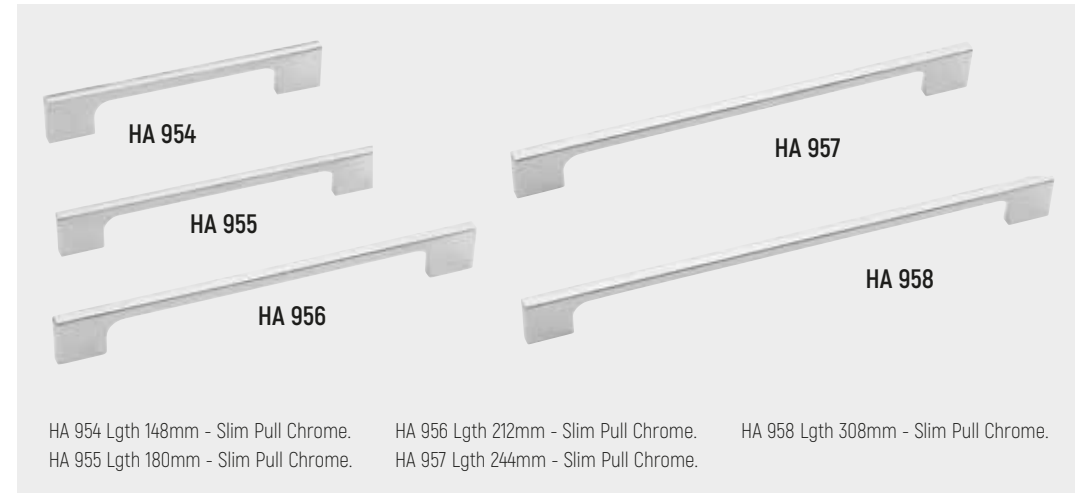

HA 937 Lgth 136mm - Square D Pull Chrome.  
HA 938 Lgth 168mm - Square D Pull Chrome.

HA 939 Lgth 200mm - Square D Pull Chrome.  
HA 940 Lgth 296mm - Square D Pull Chrome.

HA 941. Lgth 198mm - Split Pull Nickel.  
HA 942. Lgth 156mm - L Cranked Pull Nickel.

HA 969 Lgth 103mm - Square D Nickel.  
HA 970 Lgth 135mm - Square D Nickel.

HA 971 Lgth 167mm - Square D Nickel.  
HA 972 Lgth 236mm - Square D Nickel.

HA 973 Lgth 327mm - Square D Nickel.

HA 1030 Lgth 50mm - Rear Fix Trim Chrome.  
HA 1031 Lgth 146mm - Rear Fix Trim Chrome.  
HA 1032 Lgth 210mm - Rear Fix Trim Chrome.  
HA 1033 Lgth 338mm - Rear Fix Trim Chrome.

HA 943 Lgth 94mm - Studded Shell Chrome.  
HA 944 Lgth 94mm - Studded Shell Nickel.

HA 954 Lgth 148mm - Slim Pull Chrome.  
HA 955 Lgth 180mm - Slim Pull Chrome.

HA 956 Lgth 212mm - Slim Pull Chrome.  
HA 957 Lgth 244mm - Slim Pull Chrome.