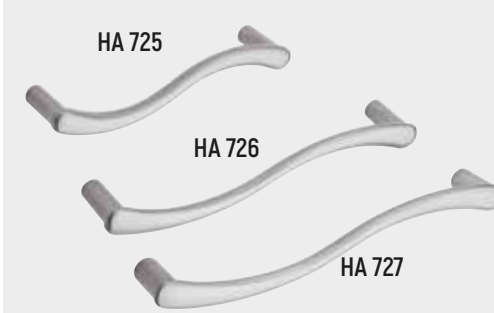

# Handles

HA 101 Lgth 247mm - Square Bar - Matt Chrome.  
HA 102 Lgth 173mm - Square Bar - Matt Chrome.

HA 105X Lgth 148mm - D Nickel.  
HA 106 Lgth 167mm - Mitred D Matt Chrome.

HA 700. Lgth 155mm - Tapered Bow Matt Chrome.  
HA 701. Lgth 290mm - Tapered Bow Matt Chrome.

HA 710. Lgth 190mm - Strap Handle Brushed Steel.

HA 720 Lgth 147mm - Grip Pewter.  
HA 721 Lgth 160mm - Pull Pewter.  
HA 722 Lgth 192mm - Pull Pewter.  
HA 723 Lgth 224mm - Pull Pewter.

HA 435. Lgth 376mm - Bow Stainless Steel effect.  
HA 436. Lgth 228mm - Bow Stainless Steel effect.  
HA 437. Lgth 153mm - Bow Stainless Steel effect.

HA 450. Lgth 159mm - Dimple Strap Brushed Steel.  
HA 451. Lgth 123mm - Dimple Strap Brushed Steel.  
HA 452. Dia 33mm - Dimple Knob Brushed Steel.

HA 464. Dia. 38mm - White Ceramic Knob.  
HA 469. Dia. 32mm - Knob Chrome.  
HA 470. Dia. 32mm - Knob Brass.  
HA 471. Dia. 32mm - Knob Stainless Steel effect.