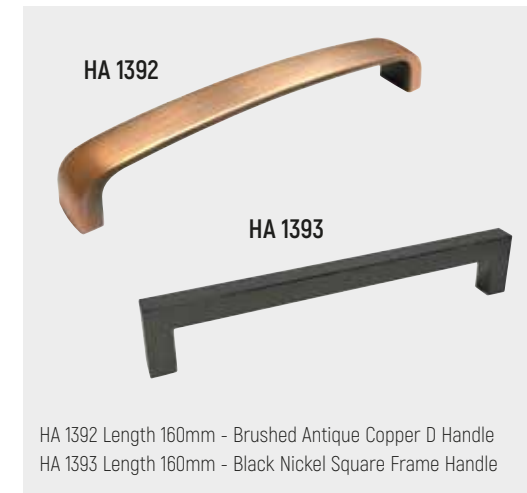

HA 1350 Length 180mm - Square D Gold  
HA 1351 Length 340mm - Square D Gold

HA 1352 Length 180mm - Square D Brushed Nickel  
HA 1353 Length 340mm - Square D Brushed Nickel

HA 1354 Length 180mm - Square D Pewter  
HA 1355 Length 340mm - Square D Pewter

HA 1360 Length 168mm - Square D Gold  
HA 1361 Length 168mm - Square D Brushed Nickel

HA 1382 Length 160mm - Brushed Nickel Thin Square D Handle  
HA 1383 Length 160mm - Brushed Nickel D Handle

HA 1394 Length 128mm - Matt Black D Handle.  
HA 1395 Length 160mm - Matt Black D Handle.

HA 1396 Length 192mm - Matt Black D Handle.  
HA 1397 Length 256mm Matt Black D Handle.

HA 1398 Length 320mm Matt Black D Handle.

HA 1387 Length 128mm - Polished Chrome D Handle.  
HA 1388 Length 160mm - Polished Chrome D Handle.  
HA 1389 Length 192mm - Polished Chrome D Handle.

HA 1390 Length 256mm Polished Chrome D Handle.  
HA 1391 Length 320mm Polished Chrome D Handle.

HA 1392 Length 160mm - Brushed Antique Copper D Handle  
HA 1393 Length 160mm - Black Nickel Square Frame Handle