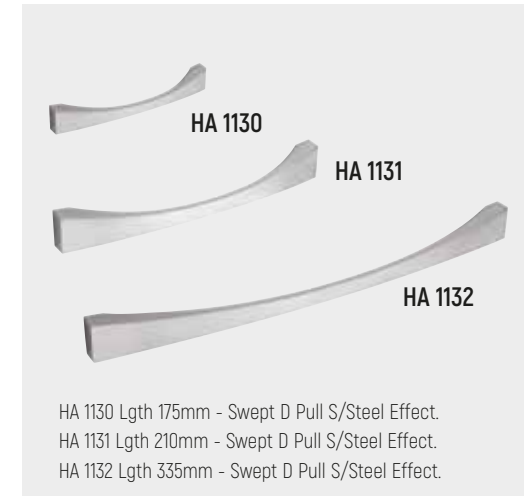

HA 959 Lgth 148mm - Slim Pull Nickel.  
HA 960 Lgth 180mm - Slim Pull Nickel.

HA 961 Lgth 212mm - Slim Pull Nickel.  
HA 962 Lgth 244mm - Slim Pull Nickel.

HA 963 Lgth 308mm - Slim Pull Nickel.

HA 966 Lgth 167mm - Square D Chrome.  
HA 967 Lgth 236mm - Square D Chrome.  
HA 968 Lgth 327mm - Square D Chrome.

HA 1020 Lgth 176mm - Bowed Strap Square Nickel.

HA 1021 Lgth 405mm - Bowed Strap Square Nickel.

HA 1022 Lgth 498mm - Bowed Strap Square Nickel.

There are 15 optional widths available from 147mm wide to 1197mm wide.  
Codes 1250 - 1263 are rear fixing. All are Miami Trim Stainless Steel effect.