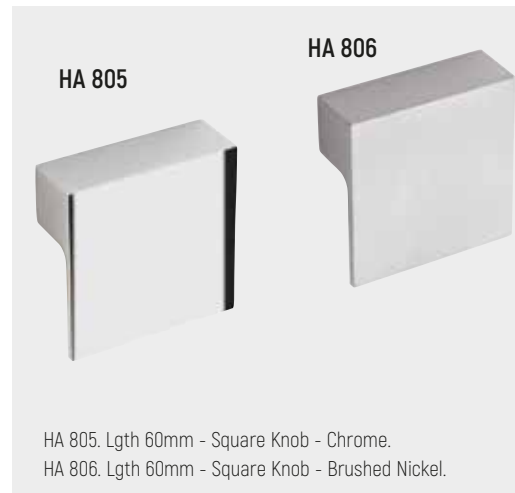

HA 790 Lgth 166mm - Escudo - Brushed Nickel.  
 HA 791 Lgth 198mm - Escudo - Brushed Nickel.  
 HA 792 Lgth 34mm - EscudoKnob - Brushed Nickel.

HA 911 Lgth 50mm - Square Pull Titanium.  
 HA 912 Lgth 50mm - Square Pull Chrome.  
 HA 913 Lgth 50mm - Square Pull Nickel.

HA 915 Lgth 168mm - D Pull Titanium.  
 HA 917 Lgth 296mm - D Pull Titanium.

HA 918. Lgth 72mm - Square Knob Titanium.  
 HA 919. Lgth 238mm - Strap Handle Titanium.

HA 800. Lgth 120mm - Plaid Strap - Pewter.  
 HA 801. Lgth 55mm - Oval Plaid Knob - Pewter.