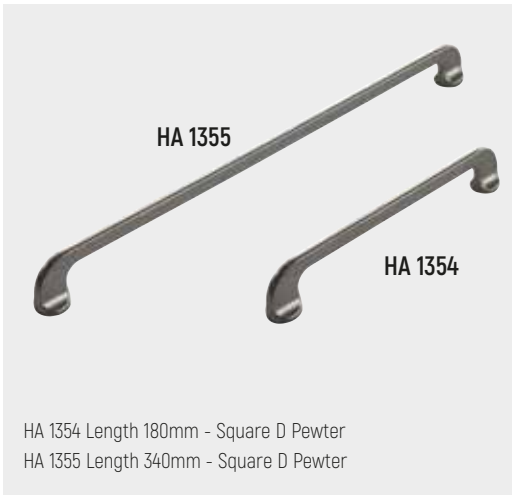

HA 1300 Lgth 202mm - D Pjotr Bright Chrome.  
HA 1301 Lgth 234mm - D Pjotr Bright Chrome.  
HA 1302 Lgth 266mm - D Pjotr Bright Chrome.  
HA 1303 Lgth 394mm - D Pjotr Bright Chrome.

HA 1345 Length 180mm - Square D Gold  
HA 1346 Length 340mm - Square D Gold

HA 1350 Length 180mm - Square D Gold  
HA 1351 Length 340mm - Square D Gold

HA 1352 Length 180mm - Square D Brushed Nickel  
HA 1353 Length 340mm - Square D Brushed Nickel

HA 1354 Length 180mm - Square D Pewter  
HA 1355 Length 340mm - Square D Pewter

HA 1360 Length 168mm - Square D Gold  
HA 1361 Length 168mm - Square D Brushed Nickel

HA 1382 Length 160mm - Brushed Nickel Thin Square D Handle  
HA 1383 Length 160mm - Brushed Nickel D Handle

HA 1394 Length 128mm - Matt Black D Handle.  
HA 1395 Length 160mm - Matt Black D Handle.