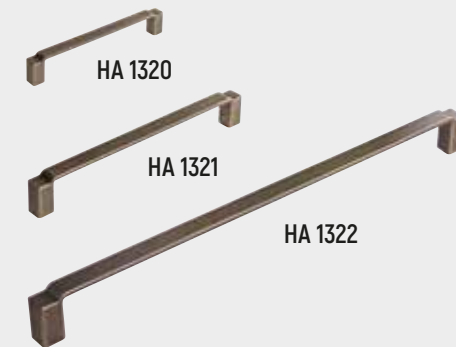

HA 1020 Lgth 176mm - Bowed Strap Square Nickel.

HA 1021 Lgth 405mm - Bowed Strap Square Nickel.

HA 1022 Lgth 498mm - Bowed Strap Square Nickel.

There are 15 optional widths available from 147mm wide to 1197mm wide.  
Codes 1250 - 1263 are rear fixing. All are Miami Trim Stainless Steel effect.

HA 1250. Lgth 147mm  
HA 1251. Lgth 247mm  
HA 1252. Lgth 277mm  
HA 1252A. Lgth 277mm (For Corner Wall Door)

HA 1253. Lgth 297mm  
HA 1254. Lgth 347mm  
HA 1255. Lgth 397mm  
HA 1256. Lgth 447mm

HA 1257. Lgth 497mm  
HA 1258. Lgth 597mm  
HA 1259. Lgth 697mm  
HA 1260. Lgth 797mm

HA 1261. Lgth 897mm  
HA 1262. Lgth 997mm  
HA 1263. Lgth 1197mm

HA 1275 Lgth 134mm - D Pull Satin Brushed Nickel.  
HA 1276 Lgth 166mm - D Pull Satin Brushed Nickel.

HA 1310 Lgth 178mm - D Brushed Nickel.  
HA 1311 Lgth 336mm - D Brushed Nickel.