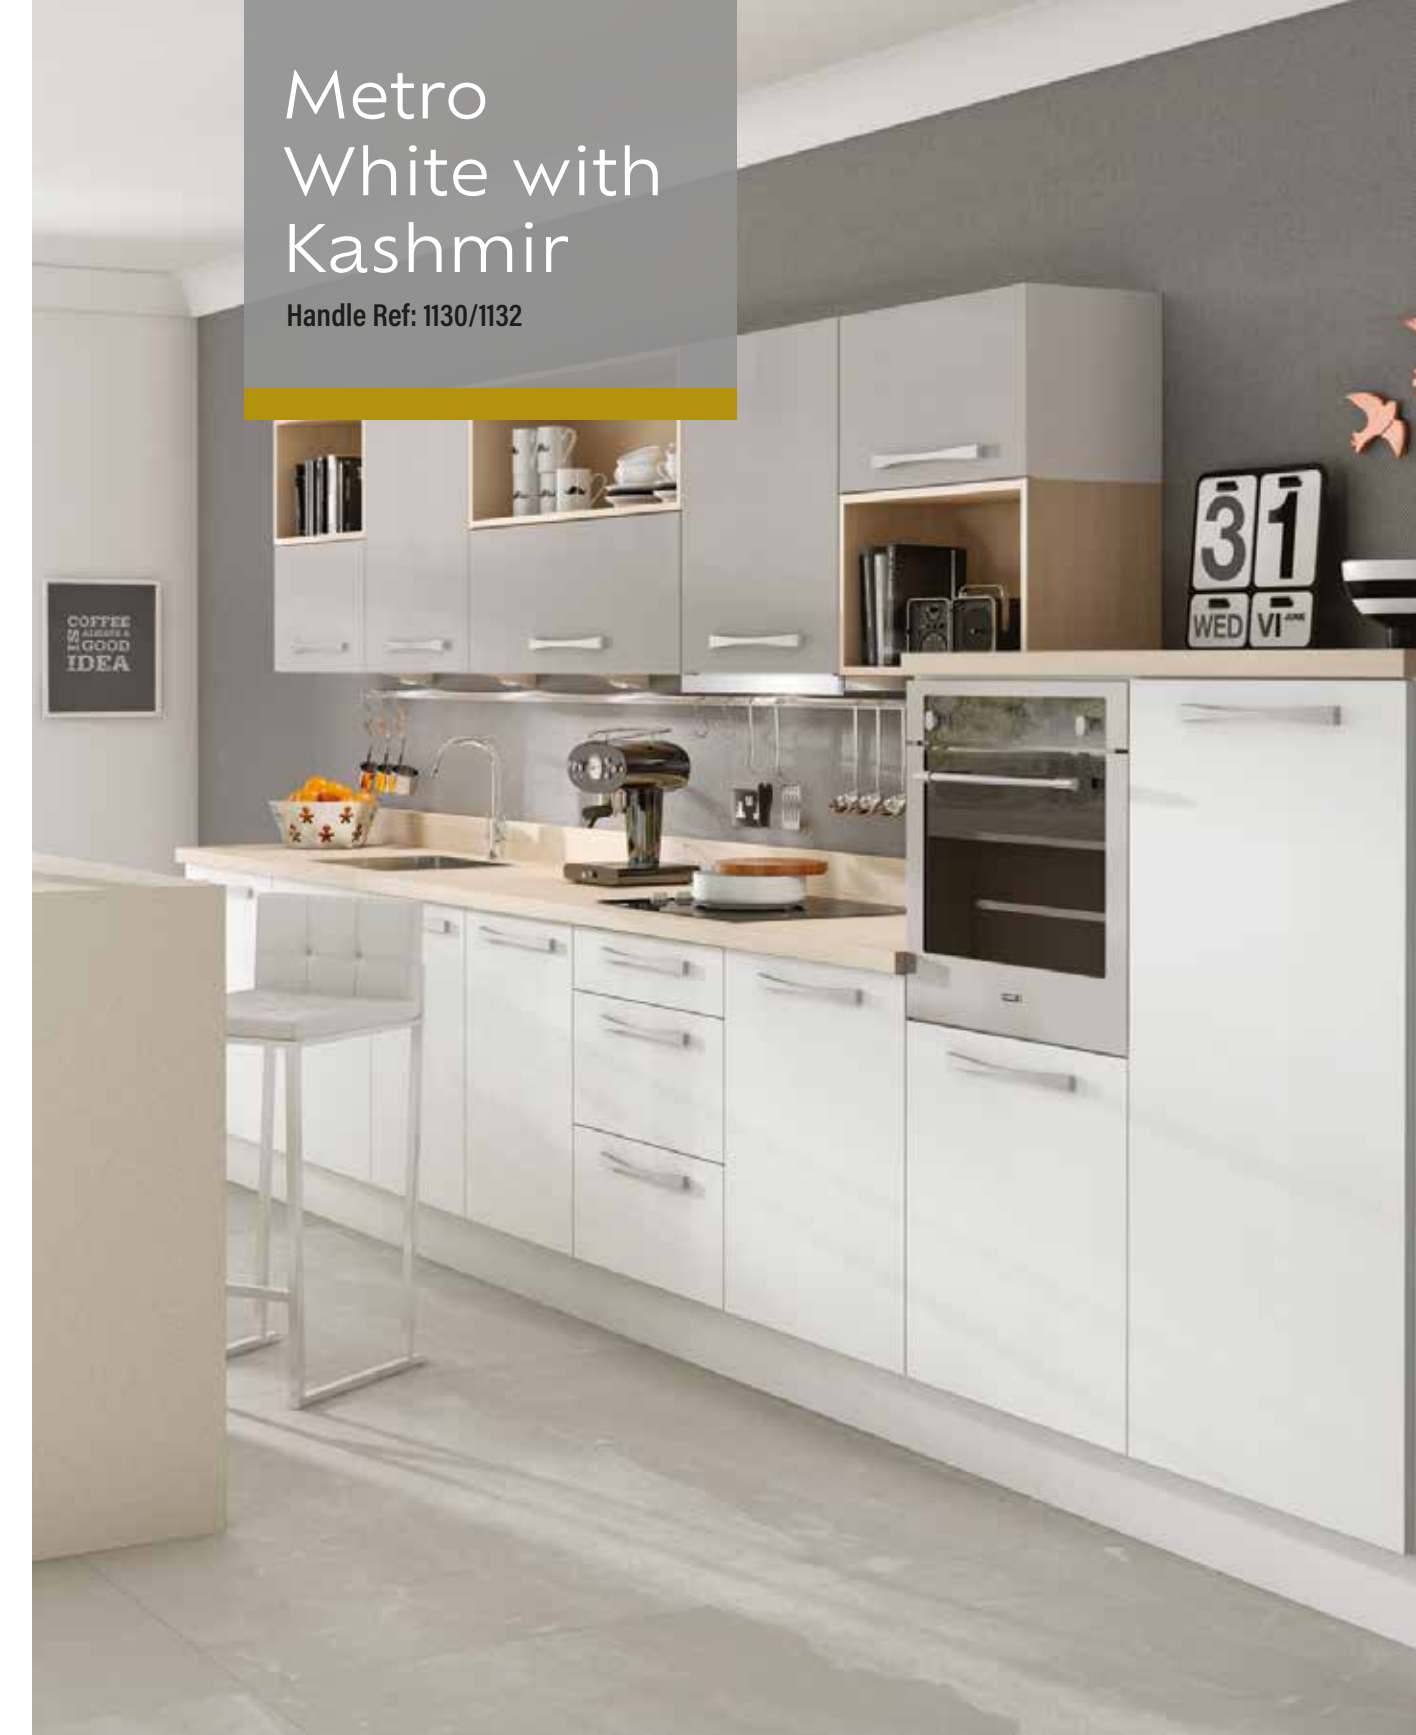

Metro White with Kashmir

Handle Ref: 1130/1132