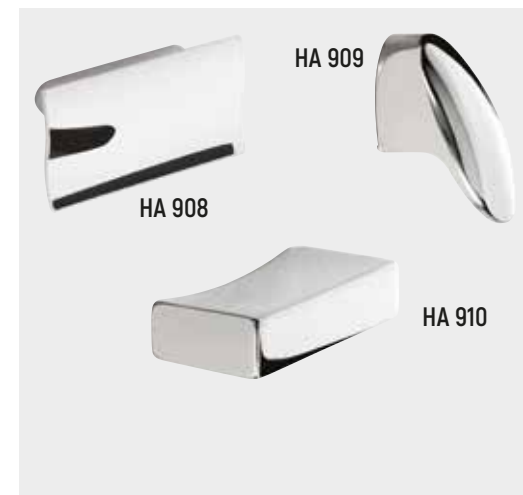

HA 870 Lgth 50mm - Oblong Diamante Knob Chrome.
HA 871 Lgth 30mm - Cutout Diamante Knob Chrome.
HA 872 Lgth 94mm - Cutout Diamante Strap Chrome.

HA 941. Lgth 198mm - Split Pull Nickel.
HA 942. Lgth 156mm - L Cranked Pull Nickel.

HA 908
HA 909
HA 910