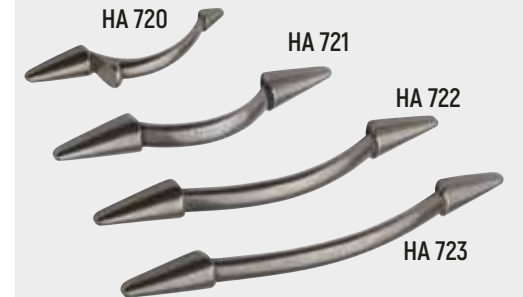

# Handles

HA 101 Lgth 247mm - Square Bar - Matt Chrome.  
HA 102 Lgth 173mm - Square Bar - Matt Chrome.

HA 105X Lgth 148mm - D Nickel.  
HA 106 Lgth 167mm - Mitred D Matt Chrome.

HA 700. Lgth 155mm - Tapered Bow Matt Chrome.  
HA 701. Lgth 290mm - Tapered Bow Matt Chrome.

HA 710. Lgth 190mm - Strap Handle Brushed Steel.

HA 720 Lgth 147mm - Grip Pewter.  
HA 721 Lgth 160mm - Pull Pewter.  
HA 722 Lgth 192mm - Pull Pewter.  
HA 723 Lgth 224mm - Pull Pewter.

HA 435. Lgth 376mm - Bow Stainless Steel effect.  
HA 436. Lgth 228mm - Bow Stainless Steel effect.  
HA 437. Lgth 153mm - Bow Stainless Steel effect.