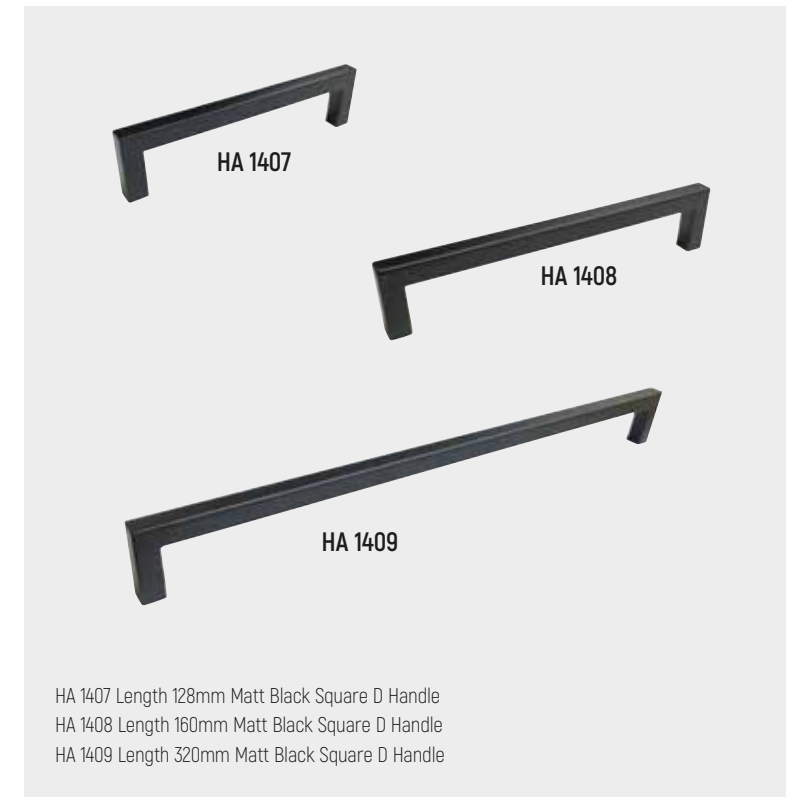

HA 1360 Length 168mm - Square D Gold  
HA 1361 Length 168mm - Square D Brushed Nickel

HA 1382 Length 160mm - Brushed Nickel Thin Square D Handle  
HA 1383 Length 160mm - Brushed Nickel D Handle

HA 1394 Length 128mm - Matt Black D Handle.  
HA 1395 Length 160mm - Matt Black D Handle.

HA 1396 Length 192mm - Matt Black D Handle.  
HA 1397 Length 256mm Matt Black D Handle.

HA 1398 Length 320mm Matt Black D Handle.

HA 1387 Length 128mm - Polished Chrome D Handle.  
HA 1388 Length 160mm - Polished Chrome D Handle.  
HA 1389 Length 192mm - Polished Chrome D Handle.

HA 1390 Length 256mm Polished Chrome D Handle.  
HA 1391 Length 320mm Polished Chrome D Handle.

HA 1392 Length 160mm - Brushed Antique Copper D Handle  
HA 1393 Length 160mm - Black Nickel Square Frame Handle