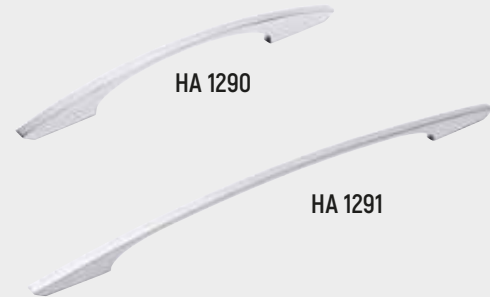

HA 1320 Lgth 174mm - Square D Antique Iron.  
HA 1321 Lgth 206mm - Square D Antique Iron.  
HA 1322 Lgth 335mm - Square D Antique Iron.

HA 1325 Lgth 174mm - Square D Bright Chrome.  
HA 1326 Lgth 206mm - Square D Bright Chrome.  
HA 1327 Lgth 335mm - Square D Bright Chrome.

HA 1280 Lgth 134mm - D Pull Chrome.  
HA 1281 Lgth 166mm - D Pull Chrome.

HA 1285 Lgth 241mm - D Pull Satin Brushed Nickel.  
HA 1286 Lgth 385mm - D Pull Satin Brushed Nickel.

HA 1290 Lgth 241mm - D Pull Bright Brushed Nickel.  
HA 1291 Lgth 385mm - D Pull Bright Brushed Nickel.