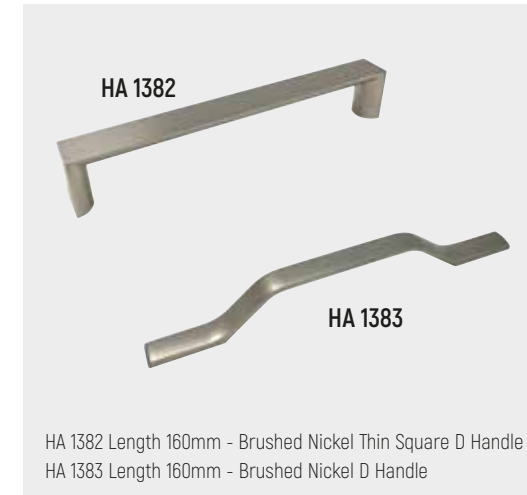

HA 1300 Lgth 202mm - D Pjotr Bright Chrome.  
HA 1301 Lgth 234mm - D Pjotr Bright Chrome.  
HA 1302 Lgth 266mm - D Pjotr Bright Chrome.  
HA 1303 Lgth 394mm - D Pjotr Bright Chrome.

HA 1345 Length 180mm - Square D Gold  
HA 1346 Length 340mm - Square D Gold

HA 1350 Length 180mm - Square D Gold  
HA 1351 Length 340mm - Square D Gold

HA 1352 Length 180mm - Square D Brushed Nickel  
HA 1353 Length 340mm - Square D Brushed Nickel

HA 1354 Length 180mm - Square D Pewter  
HA 1355 Length 340mm - Square D Pewter

HA 1360 Length 168mm - Square D Gold  
HA 1361 Length 168mm - Square D Brushed Nickel

HA 1382 Length 160mm - Brushed Nickel Thin Square D Handle  
HA 1383 Length 160mm - Brushed Nickel D Handle

HA 1394 Length 128mm - Matt Black D Handle.  
HA 1395 Length 160mm - Matt Black D Handle.

HA 1396 Length 192mm - Matt Black D Handle.  
HA 1397 Length 256mm Matt Black D Handle.

HA 1398 Length 320mm Matt Black D Handle.

HA 1387 Length 128mm - Polished Chrome D Handle.  
HA 1388 Length 160mm - Polished Chrome D Handle.  
HA 1389 Length 192mm - Polished Chrome D Handle.