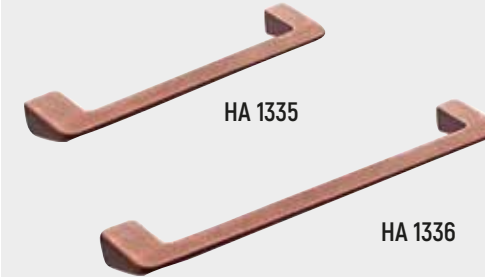

HA 1335 Lgth 143mm - D Antique Copper.
HA 1336 Lgth 175mm - D Antique Copper.