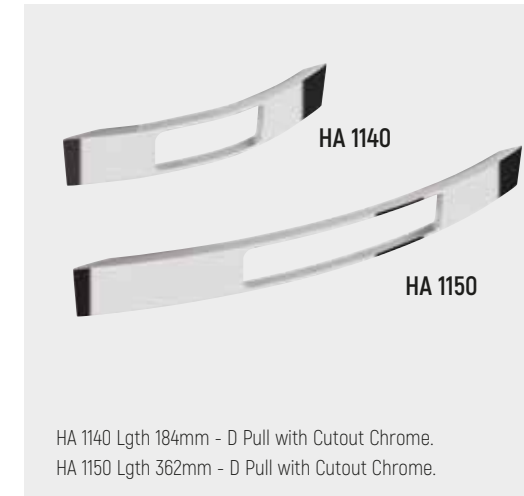

HA 959 Lgth 148mm - Slim Pull Nickel.  
HA 960 Lgth 180mm - Slim Pull Nickel.

HA 961 Lgth 212mm - Slim Pull Nickel.  
HA 962 Lgth 244mm - Slim Pull Nickel.

HA 963 Lgth 308mm - Slim Pull Nickel.

HA 966 Lgth 167mm - Square D Chrome.  
HA 967 Lgth 236mm - Square D Chrome.  
HA 968 Lgth 327mm - Square D Chrome.

HA 1020 Lgth 176mm - Bowed Strap Square Nickel.

HA 1021 Lgth 405mm - Bowed Strap Square Nickel.

HA 1022 Lgth 498mm - Bowed Strap Square Nickel.

There are 15 optional widths available from 147mm wide to 1197mm wide.  
Codes 1250 - 1263 are rear fixing. All are Miami Trim Stainless Steel effect.