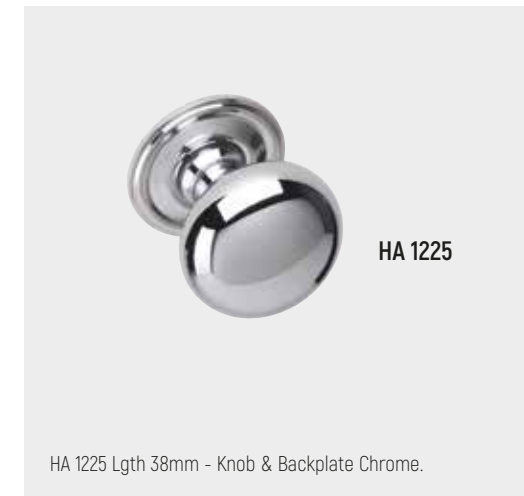

HA 959 Lgth 148mm - Slim Pull Nickel.  
HA 960 Lgth 180mm - Slim Pull Nickel.

HA 961 Lgth 212mm - Slim Pull Nickel.  
HA 962 Lgth 244mm - Slim Pull Nickel.

HA 963 Lgth 308mm - Slim Pull Nickel.

HA 966 Lgth 167mm - Square D Chrome.  
HA 967 Lgth 236mm - Square D Chrome.  
HA 968 Lgth 327mm - Square D Chrome.

HA 1020 Lgth 176mm - Bowed Strap Square Nickel.

HA 1021 Lgth 405mm - Bowed Strap Square Nickel.

HA 1022 Lgth 498mm - Bowed Strap Square Nickel.

There are 15 optional widths available from 147mm wide to 1197mm wide.  
Codes 1250 - 1263 are rear fixing. All are Miami Trim Stainless Steel effect.