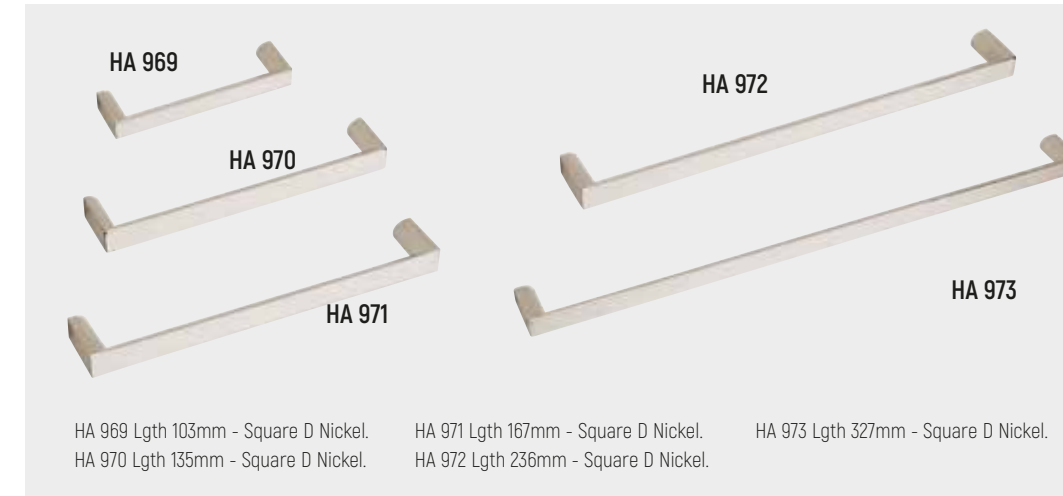

HA 904 Lgth 32mm - Square Knob - Chrome.  
 HA 905 Lgth 17mm - Barrel Knob - Chrome.  
 HA 906 Lgth 138mm - 96 Bow - Chrome.

HA 908  
 HA 909  
 HA 910

HA 927 Lgth 140mm - Curved Bow Nickel.  
 HA 928 Lgth 172mm - Curved Bow Nickel.  
 HA 929 Lgth 236mm - Curved Bow Nickel.

HA 930 Lgth 140mm - Curved Bow Chrome.  
 HA 931 Lgth 172mm - Curved Bow Chrome.  
 HA 932 Lgth 236mm - Curved Bow Chrome.

HA 934 Lgth 168mm - Square D Pull Nickel.  
 HA 935 Lgth 200mm - Square D Pull Nickel.  
 HA 936 Lgth 296mm - Square D Pull Nickel.

HA 937 Lgth 136mm - Square D Pull Chrome.  
HA 938 Lgth 168mm - Square D Pull Chrome.

HA 939 Lgth 200mm - Square D Pull Chrome.  
HA 940 Lgth 296mm - Square D Pull Chrome.

HA 941. Lgth 198mm - Split Pull Nickel.  
HA 942. Lgth 156mm - L Cranked Pull Nickel.