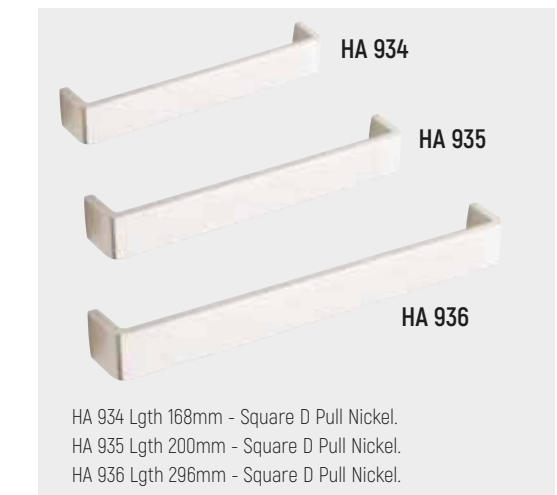

HA 925 Lgth 72mm - Open D Pull Chrome.  
 HA 926 Lgth 200mm - Open D Pull Chrome.

HA 901 Lgth 77mm - Tongue Pull - Chrome.  
 HA 902 Lgth 51mm - Rectangle Hook - Chrome.  
 HA 903 Lgth 136mm - 128 D Pull - Chrome.

HA 904 Lgth 32mm - Square Knob - Chrome.  
 HA 905 Lgth 17mm - Barrel Knob - Chrome.  
 HA 906 Lgth 138mm - 96 Bow - Chrome.

HA 908  
 HA 909  
 HA 910

HA 927 Lgth 140mm - Curved Bow Nickel.  
 HA 928 Lgth 172mm - Curved Bow Nickel.  
 HA 929 Lgth 236mm - Curved Bow Nickel.

HA 930 Lgth 140mm - Curved Bow Chrome.  
 HA 931 Lgth 172mm - Curved Bow Chrome.  
 HA 932 Lgth 236mm - Curved Bow Chrome.

HA 934 Lgth 168mm - Square D Pull Nickel.  
 HA 935 Lgth 200mm - Square D Pull Nickel.  
 HA 936 Lgth 296mm - Square D Pull Nickel.