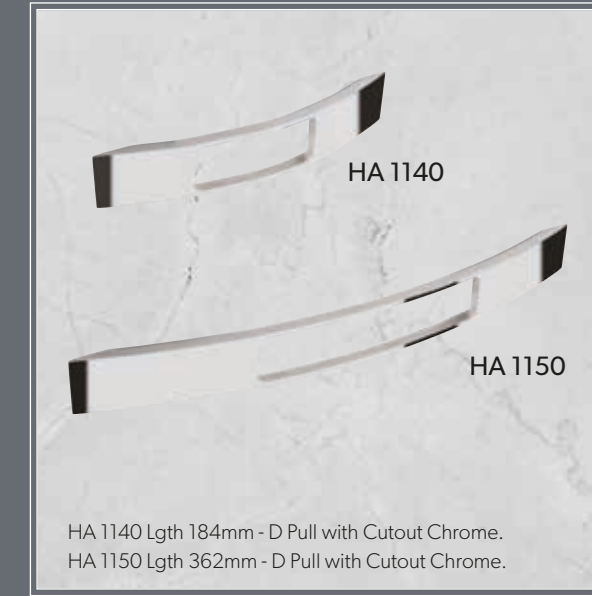

There are 15 optional widths available from 147mm wide to 1197mm wide.
Codes 1250 - 1263 are rear fixing. All are Miami Trim Stainless Steel effect.