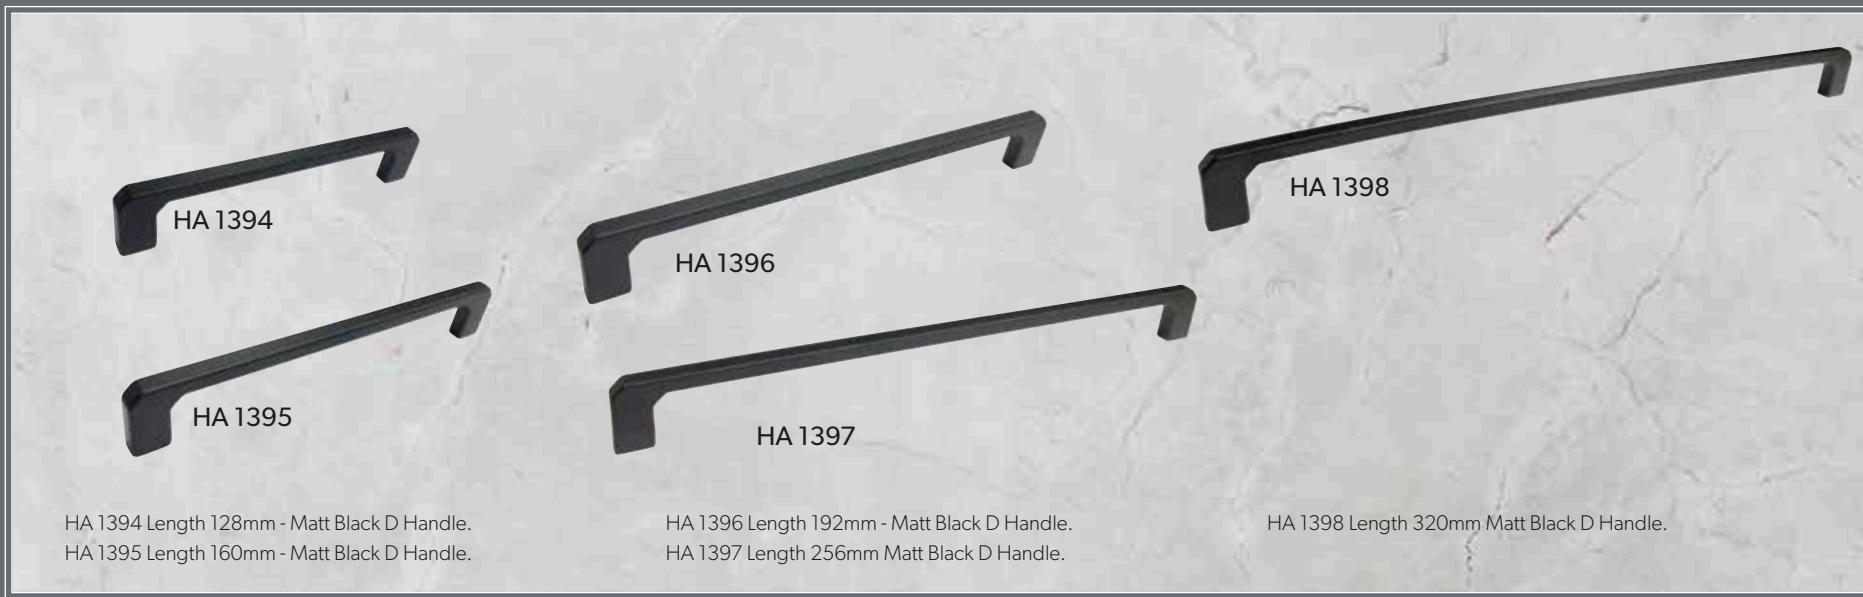

Great care has been taken in the photography of all products which are portrayed in this catalogue. Due to the variables in photographic, reprographic and printing processes, colours may vary from those of the actual products. As we have a policy of continued improvement and development, we reserve the right to amend colours, specifications or products without prior notice and without incurring liability.

In many of our ranges we use wood & veneers, natural materials with a variety of grains and textures, variance must be allowed for. Like timbers, vinyls and M.F.C's may incur colour change over the years. All copyrights reserved. Any person or company reproducing the same in part or in whole, without permission will be liable to prosecution. © E. & O. E. 2021. Issue 22 - 11