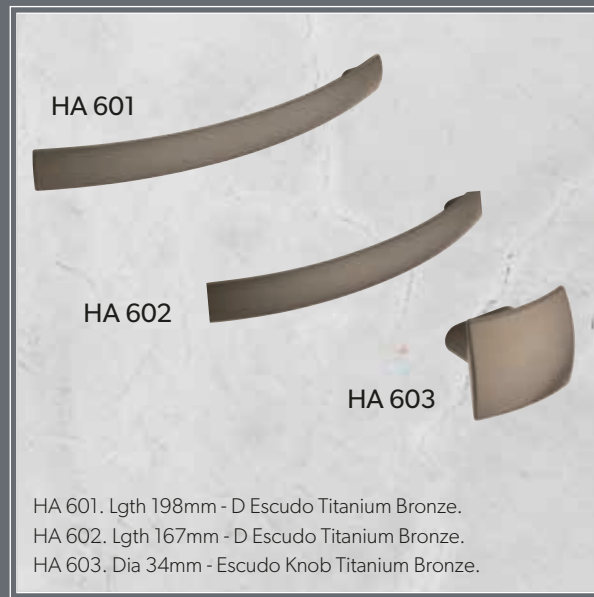

Handles COLLECTION

HA 101 Lgth 247mm - Square Bar - Matt Chrome.
HA 102 Lgth 173mm - Square Bar - Matt Chrome.

HA 105X Lgth 148mm - D Nickel.
HA 106 Lgth 167mm - Mitred D Matt Chrome.

HA 435. Lgth 376mm - Bow Stainless Steel effect.
HA 436. Lgth 228mm - Bow Stainless Steel effect.
HA 437. Lgth 153mm - Bow Stainless Steel effect.

HA 450. Lgth 159mm - Dimple Strap Brushed Steel.
HA 451. Lgth 123mm - Dimple Strap Brushed Steel.
HA 452. Dia 33mm - Dimple Knob Brushed Steel.

HA 464. Dia. 38mm - White Ceramic Knob.
HA 469. Dia. 32mm - Knob Chrome.
HA 470. Dia. 32mm - Knob Brass.
HA 471. Dia. 32mm - Knob Stainless Steel effect.