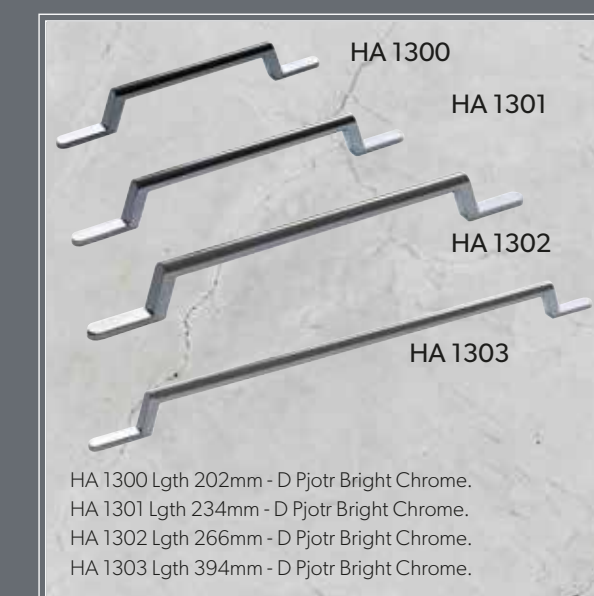

HA 1250. Lgth 147mm	HA 1253. Lgth 297mm	HA 1257. Lgth 497mm	HA 1261. Lgth 897mm
HA 1251. Lgth 247mm	HA 1254. Lgth 347mm	HA 1258. Lgth 597mm	HA 1262. Lgth 997mm
HA 1252. Lgth 277mm	HA 1255. Lgth 397mm	HA 1259. Lgth 697mm	HA 1263. Lgth 1197mm
HA 1252A. Lgth 277mm (For Corner Wall Door)	HA 1256. Lgth 447mm	HA 1260. Lgth 797mm	

HA 1300 Lgth 202mm - D Pjotr Bright Chrome.
HA 1301 Lgth 234mm - D Pjotr Bright Chrome.
HA 1302 Lgth 266mm - D Pjotr Bright Chrome.
HA 1303 Lgth 394mm - D Pjotr Bright Chrome.