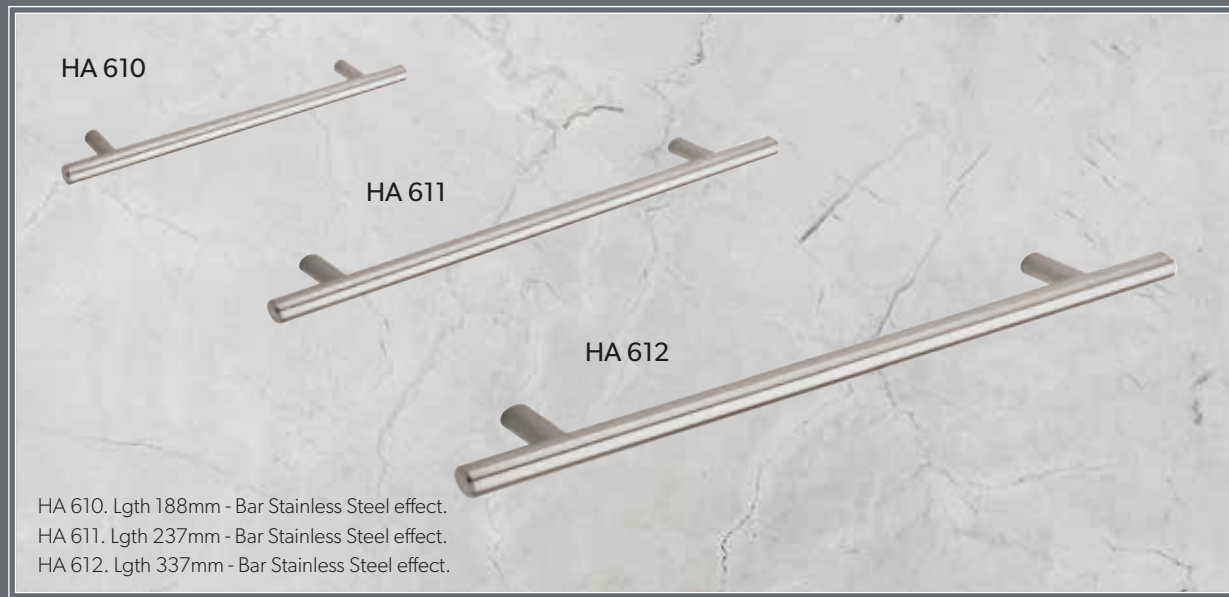

HA 101 Lgth 247mm - Square Bar - Matt Chrome.
HA 102 Lgth 173mm - Square Bar - Matt Chrome.

HA 105X Lgth 148mm - D Nickel.
HA 106 Lgth 167mm - Mitred D Matt Chrome.