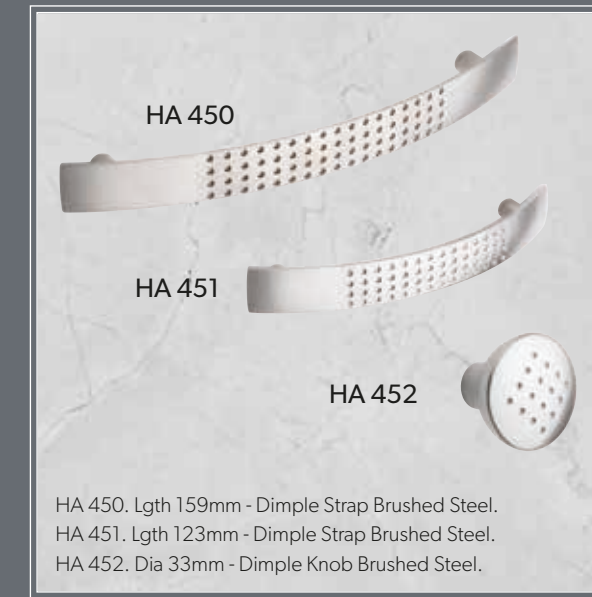

Handles COLLECTION

HA 101 Lgth 247mm - Square Bar - Matt Chrome.
HA 102 Lgth 173mm - Square Bar - Matt Chrome.

HA 105X Lgth 148mm - D Nickel.
HA 106 Lgth 167mm - Mitred D Matt Chrome.

HA 435. Lgth 376mm - Bow Stainless Steel effect.
HA 436. Lgth 228mm - Bow Stainless Steel effect.
HA 437. Lgth 153mm - Bow Stainless Steel effect.

HA 450. Lgth 159mm - Dimple Strap Brushed Steel.
HA 451. Lgth 123mm - Dimple Strap Brushed Steel.
HA 452. Dia 33mm - Dimple Knob Brushed Steel.

HA 464. Dia. 38mm - White Ceramic Knob.
HA 469. Dia. 32mm - Knob Chrome.
HA 470. Dia. 32mm - Knob Brass.
HA 471. Dia. 32mm - Knob Stainless Steel effect.