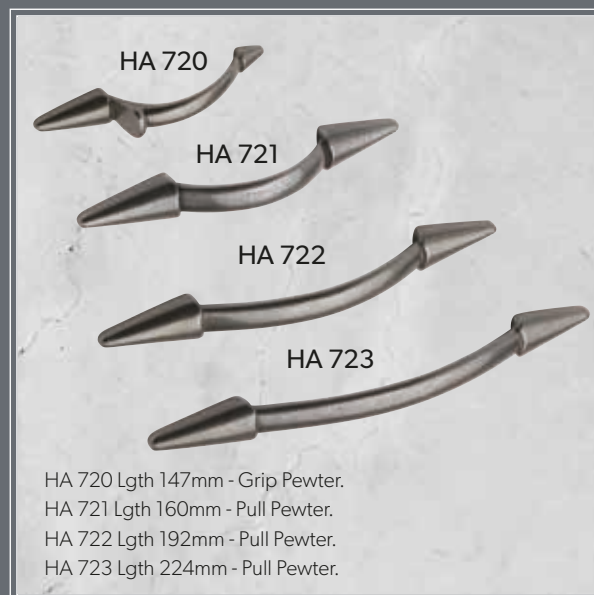

HA 450. Lgth 159mm - Dimple Strap Brushed Steel.
HA 451. Lgth 123mm - Dimple Strap Brushed Steel.
HA 452. Dia 33mm - Dimple Knob Brushed Steel.

HA 464. Dia. 38mm - White Ceramic Knob.
HA 469. Dia. 32mm - Knob Chrome.
HA 470. Dia. 32mm - Knob Brass.
HA 471. Dia. 32mm - Knob Stainless Steel effect.

HA 601. Lgth 198mm - D Escudo Titanium Bronze.
HA 602. Lgth 167mm - D Escudo Titanium Bronze.
HA 603. Dia 34mm - Escudo Knob Titanium Bronze.

HA 610. Lgth 188mm - Bar Stainless Steel effect.
HA 611. Lgth 237mm - Bar Stainless Steel effect.
HA 612. Lgth 337mm - Bar Stainless Steel effect.

HA 650. Lgth 197mm - Boss 22 Stainless Steel effect.

HA 700. Lgth 155mm - Tapered Bow Matt Chrome.
HA 701. Lgth 290mm - Tapered Bow Matt Chrome.

HA 710. Lgth 190mm - Strap Handle Brushed Steel.

HA 720 Lgth 147mm - Grip Pewter.
HA 721 Lgth 160mm - Pull Pewter.
HA 722 Lgth 192mm - Pull Pewter.
HA 723 Lgth 224mm - Pull Pewter.