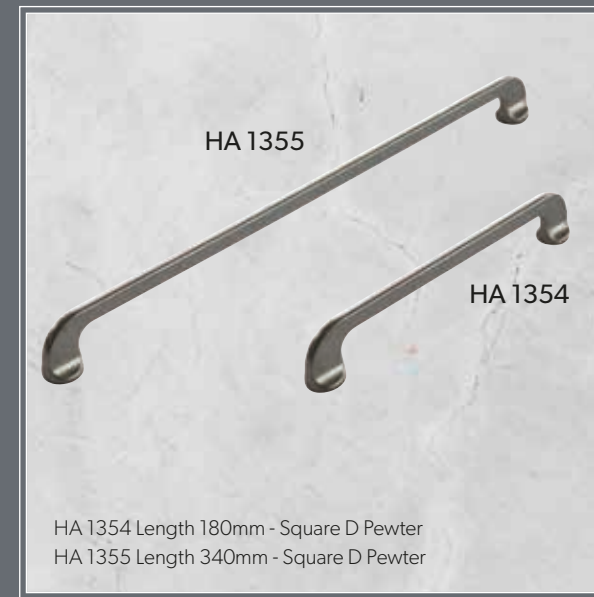

HA 1320 Lgth 174mm - Square D Antique Iron.
Handle Description
HA 1322 Lgth 335mm - Square D Antique Iron.

HA 1325 Lgth 174mm - Square D Bright Chrome.
HA 1326 Lgth 206mm - Square D Bright Chrome.
HA 1327 Lgth 335mm - Square D Bright Chrome.

HA 1330 Lgth 38mm - Knob Antique Copper.
HA 1331 Lgth 144mm - D Antique Copper.
HA 1332 Lgth 143mm - D Antique Copper.

HA 1335 Lgth 143mm - D Antique Copper.
HA 1336 Lgth 175mm - D Antique Copper.

HA 1340 Lgth 143mm - Bow Antique Copper.
HA 1341 Lgth 175mm - Bow Antique Copper.

HA 1345 Length 180mm - Square D Gold
HA 1346 Length 340mm - Square D Gold

HA 1350 Length 180mm - Square D Gold
HA 1351 Length 340mm - Square D Gold

HA 1352 Length 180mm - Square D Brushed Nickel
HA 1353 Length 340mm - Square D Brushed Nickel

HA 1354 Length 180mm - Square D Pewter
HA 1355 Length 340mm - Square D Pewter

HA 1360 Length 168mm - Square D Gold

HA 1361 Length 168mm - Square D Brushed Nickel

HA 1382 Length 160mm - Brushed Nickel Thin Square D Handle
HA 1383 Length 160mm - Brushed Nickel D Handle