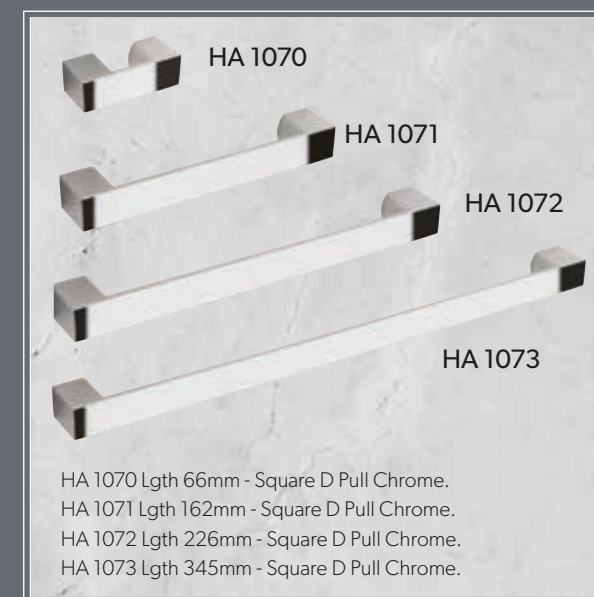

HA 1070 Lgth 66mm - Square D Pull Chrome.
HA 1071 Lgth 162mm - Square D Pull Chrome.
HA 1072 Lgth 226mm - Square D Pull Chrome.
HA 1073 Lgth 345mm - Square D Pull Chrome.