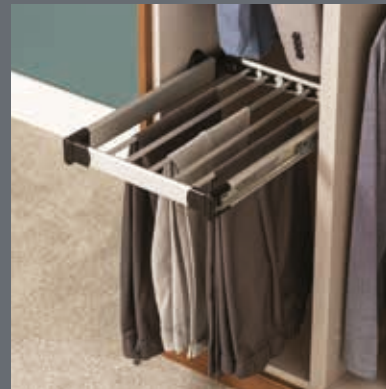

Adjustable shelf
storage

Single full length
hanging

Internal Robe Mirror

Slim Linear Rechargeable
Wardrobe Bar Light

Available in two lengths:
200mm & 450mm

Bloc Slim Rechargeable
Rectangular Shelf Light

Aluminium Trousers Rack
(Extended)