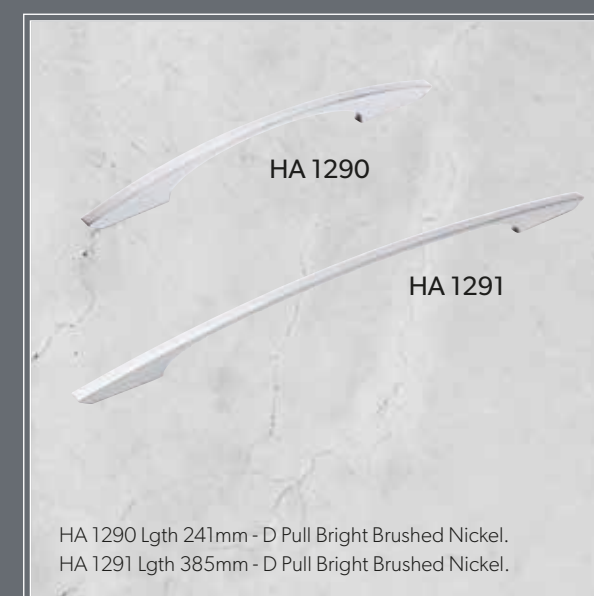

HA 1225 Lgth 38mm - Knob & Backplate Chrome.
 HA 1230 Lgth 32mm - Square Knob Chrome.
 HA 1235 Lgth 172mm - D Pull Chrome.

There are 15 optional widths available from 147mm wide to 1197mm wide.
 Codes 1250 - 1263 are rear fixing. All are Miami Trim Stainless Steel effect.

HA 1250. Lgth 147mm	HA 1253. Lgth 297mm	HA 1257. Lgth 497mm	HA 1261. Lgth 897mm
HA 1251. Lgth 247mm	HA 1254. Lgth 347mm	HA 1258. Lgth 597mm	HA 1262. Lgth 997mm
HA 1252. Lgth 277mm	HA 1255. Lgth 397mm	HA 1259. Lgth 697mm	HA 1263. Lgth 1197mm
HA 1252A. Lgth 277mm (For Corner Wall Door)	HA 1256. Lgth 447mm	HA 1260. Lgth 797mm	

HA 1275 Lgth 134mm - D Pull Satin Brushed Nickel.
 HA 1276 Lgth 166mm - D Pull Satin Brushed Nickel.

HA 1280 Lgth 134mm - D Pull Chrome.
 HA 1281 Lgth 166mm - D Pull Chrome.

HA 1285 Lgth 241mm - D Pull Satin Brushed Nickel.
 HA 1286 Lgth 385mm - D Pull Satin Brushed Nickel.