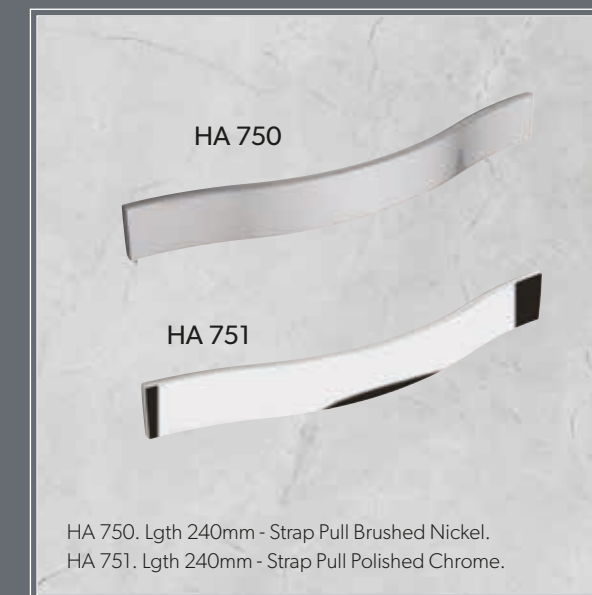

HA 601. Lgth 198mm - D Escudo Titanium Bronze.
HA 602. Lgth 167mm - D Escudo Titanium Bronze.
HA 603. Dia 34mm - Escudo Knob Titanium Bronze.

HA 610. Lgth 188mm - Bar Stainless Steel effect.
HA 611. Lgth 237mm - Bar Stainless Steel effect.
HA 612. Lgth 337mm - Bar Stainless Steel effect.

HA 650. Lgth 197mm - Boss 22 Stainless Steel effect.

HA 700. Lgth 155mm - Tapered Bow Matt Chrome.
HA 701. Lgth 290mm - Tapered Bow Matt Chrome.

HA 710. Lgth 190mm - Strap Handle Brushed Steel.

HA 720 Lgth 147mm - Grip Pewter.
HA 721 Lgth 160mm - Pull Pewter.
HA 722 Lgth 192mm - Pull Pewter.
HA 723 Lgth 224mm - Pull Pewter.

HA 725 Lgth 106mm - S - Wave Brushed Steel.
HA 726 Lgth 140mm - S - Wave Brushed Steel.
HA 727 Lgth 174mm - S - Wave Brushed Steel.

HA 730 Lgth 154mm - Torpedo Brushed Steel.

HA 745. Lgth 168mm - Z Bow Plated Matt Nickel.