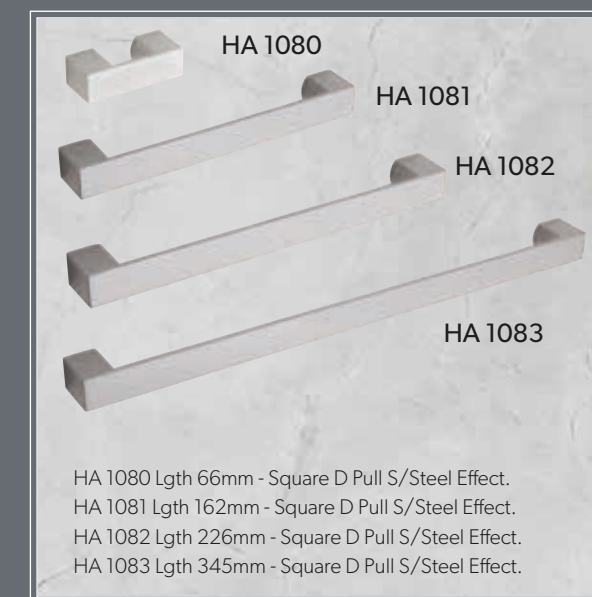

HA 1080 Lgth 66mm - Square D Pull S/Steel Effect.
HA 1081 Lgth 162mm - Square D Pull S/Steel Effect.
HA 1082 Lgth 226mm - Square D Pull S/Steel Effect.
HA 1083 Lgth 345mm - Square D Pull S/Steel Effect.