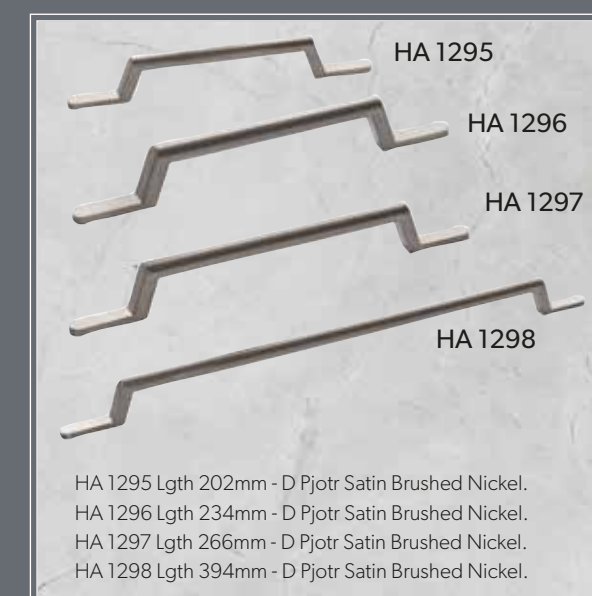

HA 1225 Lgth 38mm - Knob & Backplate Chrome.
 HA 1230 Lgth 32mm - Square Knob Chrome.
 HA 1235 Lgth 172mm - D Pull Chrome.

There are 15 optional widths available from 147mm wide to 1197mm wide.
 Codes 1250 - 1263 are rear fixing. All are Miami Trim Stainless Steel effect.

HA 1250. Lgth 147mm	HA 1253. Lgth 297mm	HA 1257. Lgth 497mm	HA 1261. Lgth 897mm
HA 1251. Lgth 247mm	HA 1254. Lgth 347mm	HA 1258. Lgth 597mm	HA 1262. Lgth 997mm
HA 1252. Lgth 277mm	HA 1255. Lgth 397mm	HA 1259. Lgth 697mm	HA 1263. Lgth 1197mm
HA 1252A. Lgth 277mm (For Corner Wall Door)	HA 1256. Lgth 447mm	HA 1260. Lgth 797mm	

HA 1275 Lgth 134mm - D Pull Satin Brushed Nickel.
 HA 1276 Lgth 166mm - D Pull Satin Brushed Nickel.

HA 1280 Lgth 134mm - D Pull Chrome.
 HA 1281 Lgth 166mm - D Pull Chrome.

HA 1285 Lgth 241mm - D Pull Satin Brushed Nickel.
 HA 1286 Lgth 385mm - D Pull Satin Brushed Nickel.

HA 1290 Lgth 241mm - D Pull Bright Brushed Nickel.
 HA 1291 Lgth 385mm - D Pull Bright Brushed Nickel.

HA 1295 Lgth 202mm - D Pjotr Satin Brushed Nickel.
 HA 1296 Lgth 234mm - D Pjotr Satin Brushed Nickel.
 HA 1297 Lgth 266mm - D Pjotr Satin Brushed Nickel.
 HA 1298 Lgth 394mm - D Pjotr Satin Brushed Nickel.