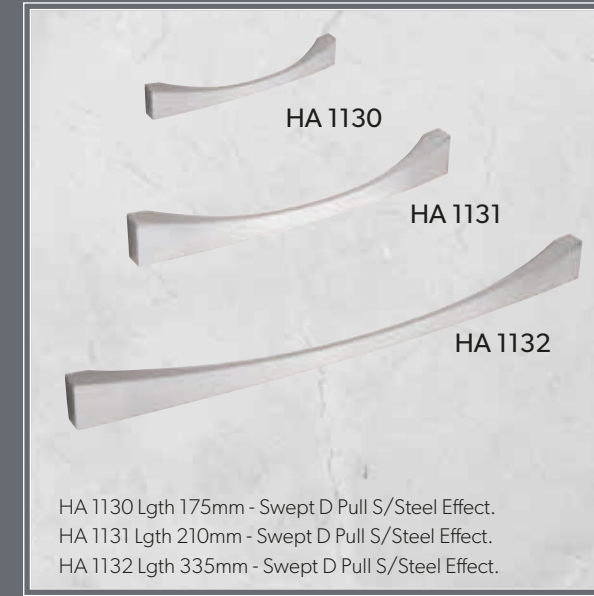

There are 15 optional widths available from 147mm wide to 1197mm wide.
Codes 1250 - 1263 are rear fixing. All are Miami Trim Stainless Steel effect.