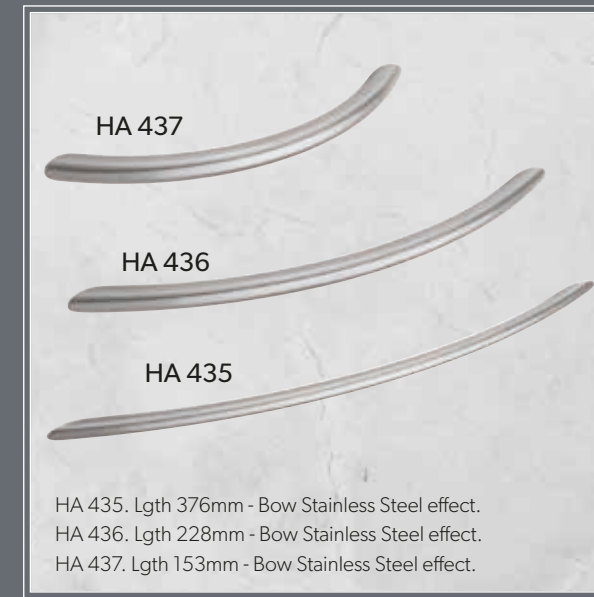

Handles COLLECTION

HA 101 Lgth 247mm - Square Bar - Matt Chrome.
HA 102 Lgth 173mm - Square Bar - Matt Chrome.

HA 105X Lgth 148mm - D Nickel.
HA 106 Lgth 167mm - Mitred D Matt Chrome.

HA 435. Lgth 376mm - Bow Stainless Steel effect.
HA 436. Lgth 228mm - Bow Stainless Steel effect.
HA 437. Lgth 153mm - Bow Stainless Steel effect.