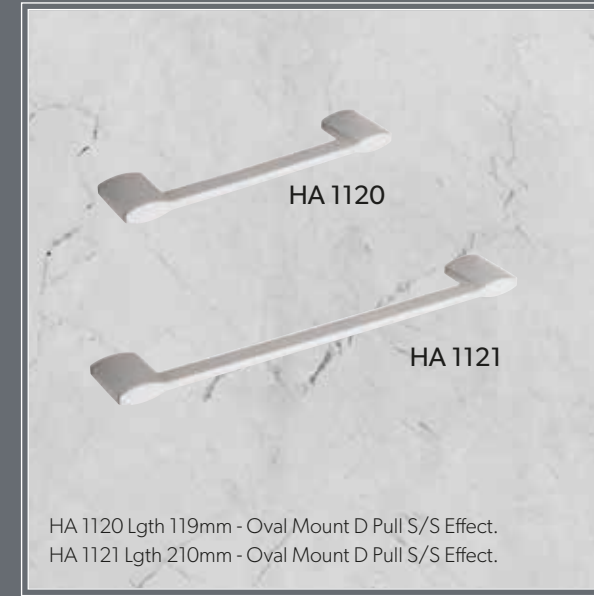

HA 1080
HA 1081
HA 1082
HA 1083

HA 1080 Lgth 66mm - Square D Pull S/Steel Effect.
HA 1081 Lgth 162mm - Square D Pull S/Steel Effect.
HA 1082 Lgth 226mm - Square D Pull S/Steel Effect.
HA 1083 Lgth 345mm - Square D Pull S/Steel Effect.

HA 1090
HA 1091

HA 1090. Lgth 204mm - Swept D Pull Chrome.
HA 1091. Lgth 204mm - Swept D Pull S/Steel Effect.

HA1100. Lgth 212mm - Detailed D Pull Chrome.

HA 1110 Lgth 148mm - Box Strap S/Steel Effect.
 HA 1111 Lgth 212mm - Box Strap S/Steel Effect.
 HA 1112 Lgth 340mm - Box Strap S/Steel Effect.
 HA 1113 Lgth 633mm - Box Strap S/Steel Effect.